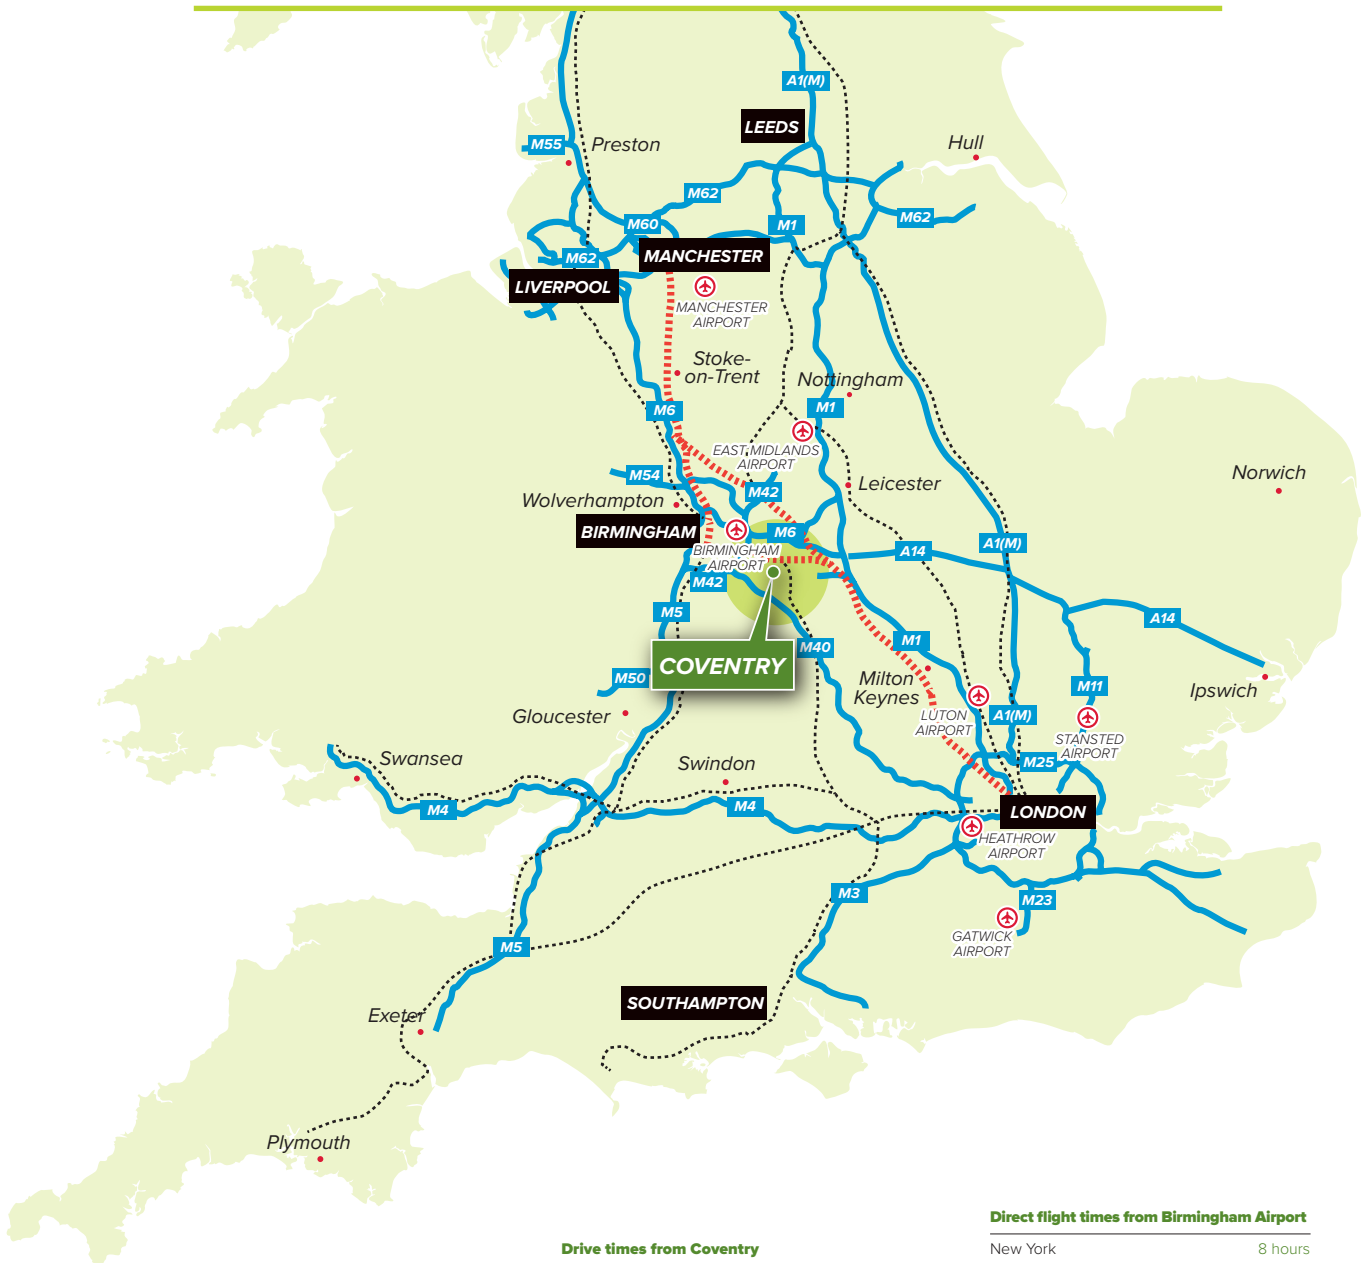

CONNECTIVITY

National and international travel
on your doorstep.

Train times from Coventry

Virgin / West Coast Main Line	20 minute service
Birmingham New Street	21 minutes
Milton Keynes	27 minutes
London Euston	1 hour 3 minutes
Manchester Piccadilly	2 hours 9 minutes
Birmingham International	10 minutes

Drive times from Coventry

Birmingham	39 minutes
Milton Keynes	59 minutes
London	2 hours
Manchester	2 hours 11 minutes
Leeds	2 hours 5 minutes
Leicester	36 minutes
Birmingham Airport	20 minutes
East Midlands Airport	45 minutes

Direct flight times from Birmingham Airport

New York	8 hours
Dubai	7 hours
Zurich	2 hours
Edinburgh	1 hour 15 minutes
Frankfurt	1 hours 30 minutes
Paris	1 hours 30 minutes
India	9 hours 36 minutes
China	12 hours 32 minutes
West Coast USA	11 hours 13 minutes